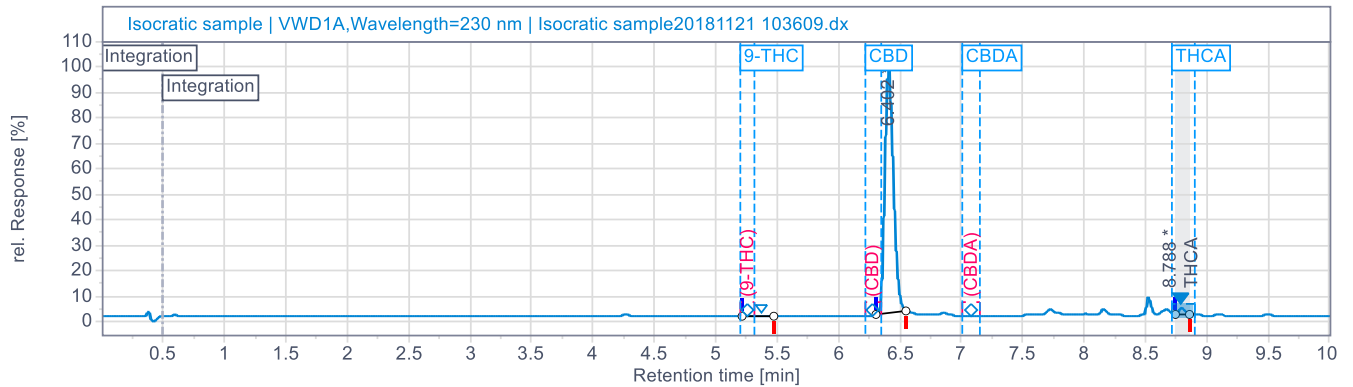

10mg/ml  
 Sample: SN#VGCRTP-0001  
 Regular VGCloud150-REG-TROPICAL PUNCH  
 Batch #:VGCloud150RTP-11142018  
 Sample Received: 11/14/2018; Report Created: 11/20/2018

### Cannabinoid Results

### Cannabinoid Profile

% 9-THC	% CBD	% CBDA	% THCA
RT: 5.27 0.01163	RT: 6.33 1.1393 11.39 mg/ml	RT: 6.77 0.0923	RT: 8.82 ND

Spec : %RSD: ≤ 2.0	Spec: USP Tailing: ≤ 2.0
Spec: Check STD Diff.: ≤ ±2.0%	Spec: Tangent Resolution: ≥ 2.0